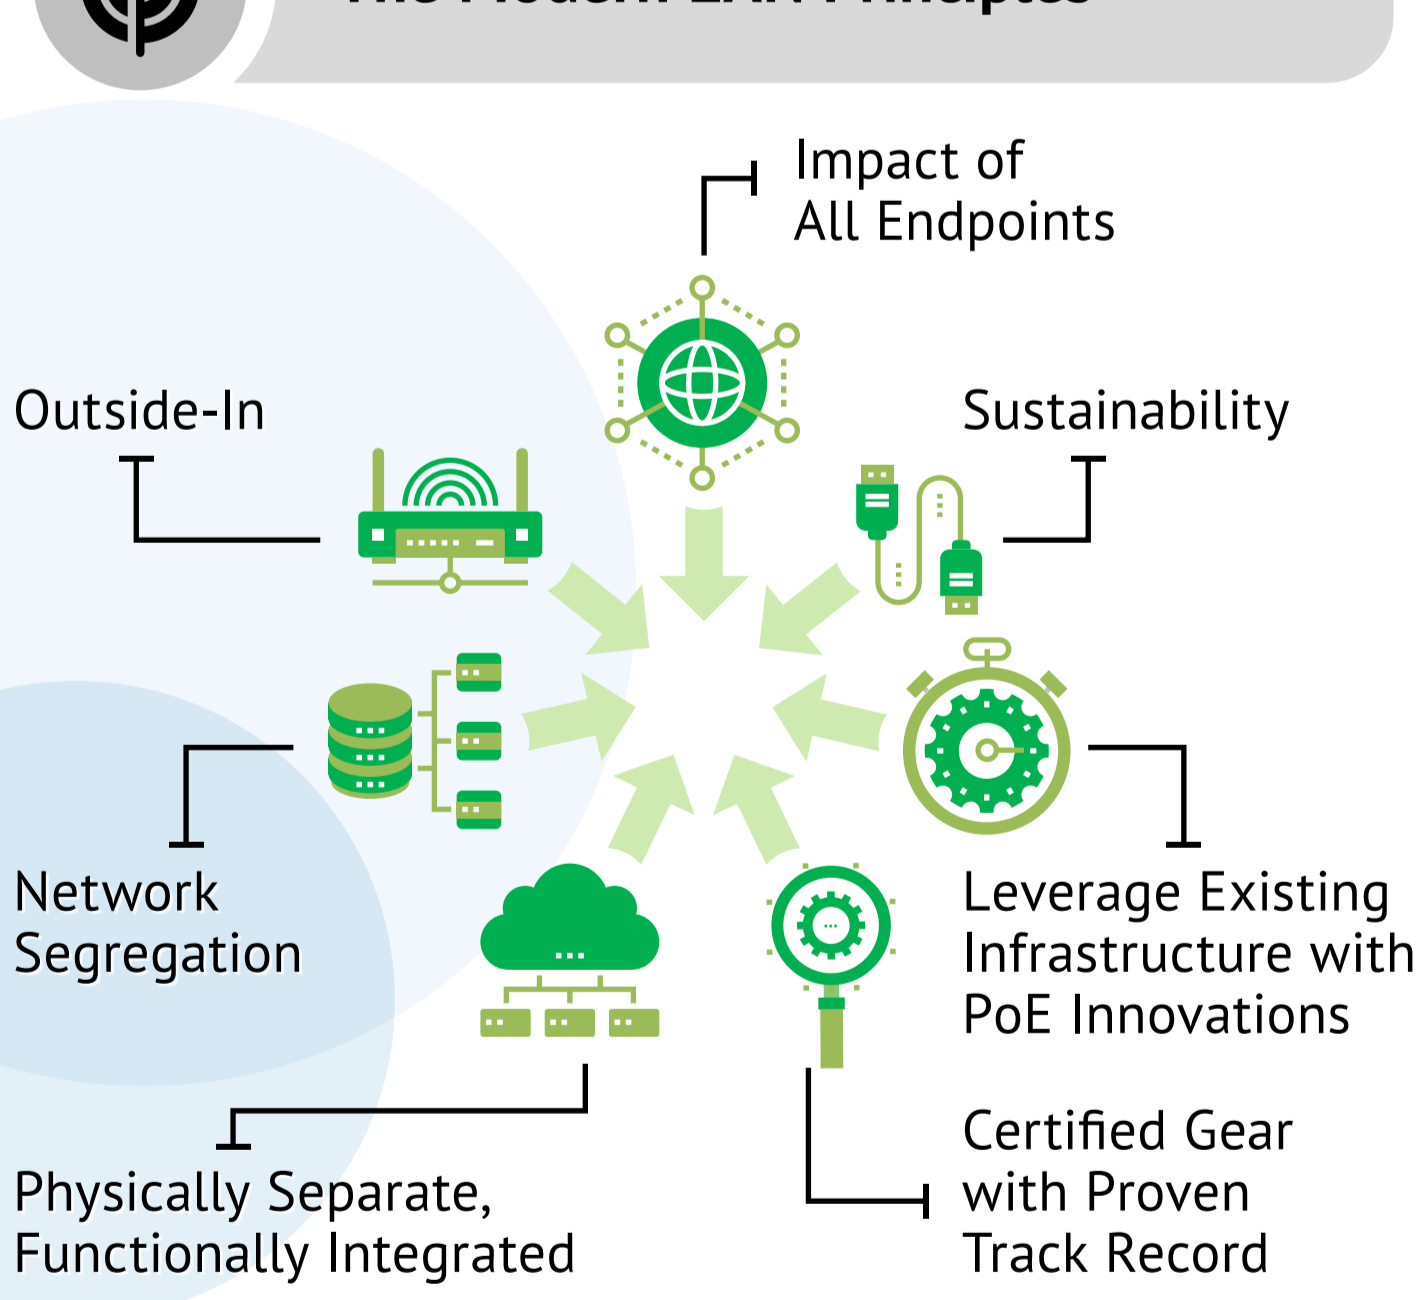

Next generation solutions are deployed

Top Concerns for IoT Deployments

49%

SECURITY/
PRIVACY

39%

COST OF
INTEGRATION

36%

TIME IT TAKES TO
DEVELOP SOLUTIONS

Luckily, There is a Better Way

Traditional vs. Modern LAN

Traditional LAN

PC Centric

Modern LAN

Outside-In

The Modern LAN Principles

Benefits to Adopting the Principles

COST SAVINGS/ROI

NETWORK SECURITY

SIMPLICITY

ELIMINATE DISRUPTIONS

DOWNLOAD THE WHITEPAPER

www.theModernLan.org